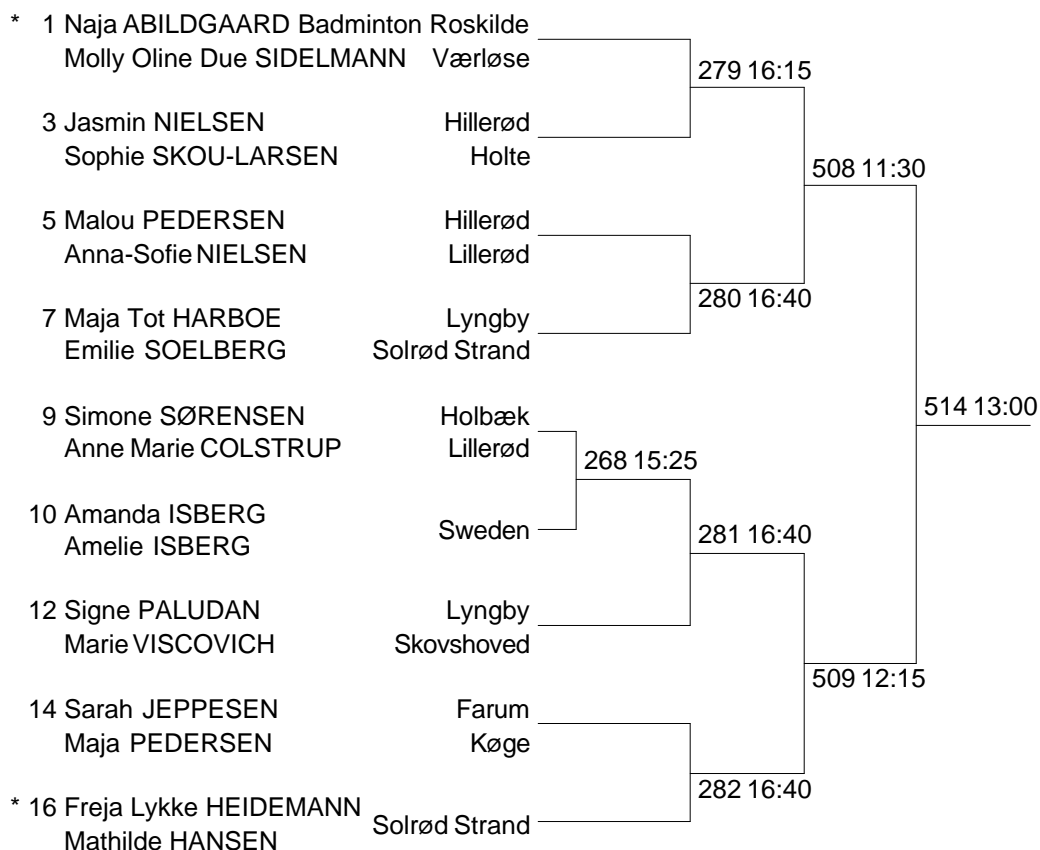

U13 M - Damedouble:

Damedouble U13 M